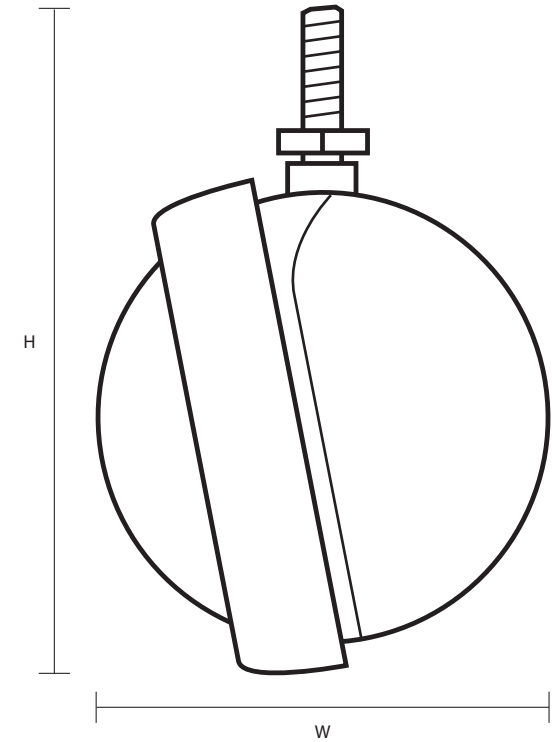

SHEP No. 44 (50mm Polyurethane Tyre Shepherd Ball Castor with M8x15mm Threaded Stem)

Castor Dimensions - Key		
D	Wheel Diameter	50mm
L	Plate Dimension Length (mm)	N/A
L1	Plate Dimension Width (mm)	N/A
C	Plate Hole Centers length (mm)	N/A
C1	Plate Hole Centers width (mm)	N/A
D1	Plate Hole Diameter (mm)	N/A
H	Total Castor Height	60mm
W	Tread Width (mm)	N/A
	Threaded Stem Size	M8x15mm