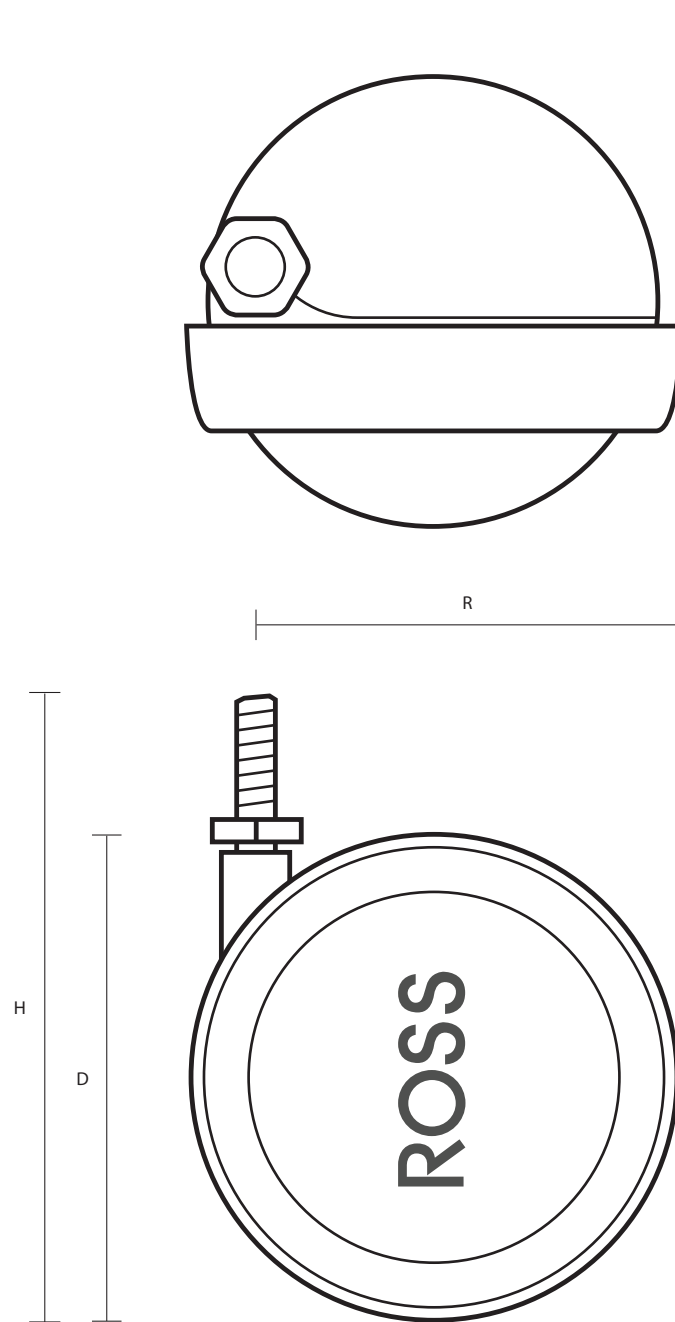

SHEP No. 44 (50mm Polyurethane Tyre Shepherd Ball Castor with M8x15mm Threaded Stem)

Castor Dimensions - Key		
D	Wheel Diameter	50mm
L	Plate Dimension Length (mm)	N/A
L1	Plate Dimension Width (mm)	N/A
C	Plate Hole Centers length (mm)	N/A
C1	Plate Hole Centers width (mm)	N/A
D1	Plate Hole Diameter (mm)	N/A
H	Total Castor Height	60mm
W	Tread Width (mm)	N/A
	Threaded Stem Size	M8x15mm